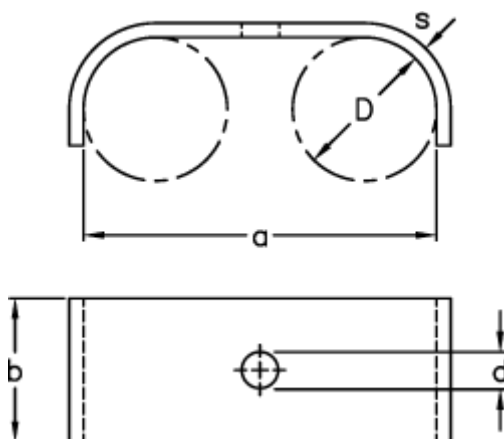

Article number: 025227000009

Description: Norma retaining clip type 522  
BSN 2x9x20x2 W1

## Measures

---

$a = 26$

$b = 20$

$D = 9$

$d = 7$

$s = 2$